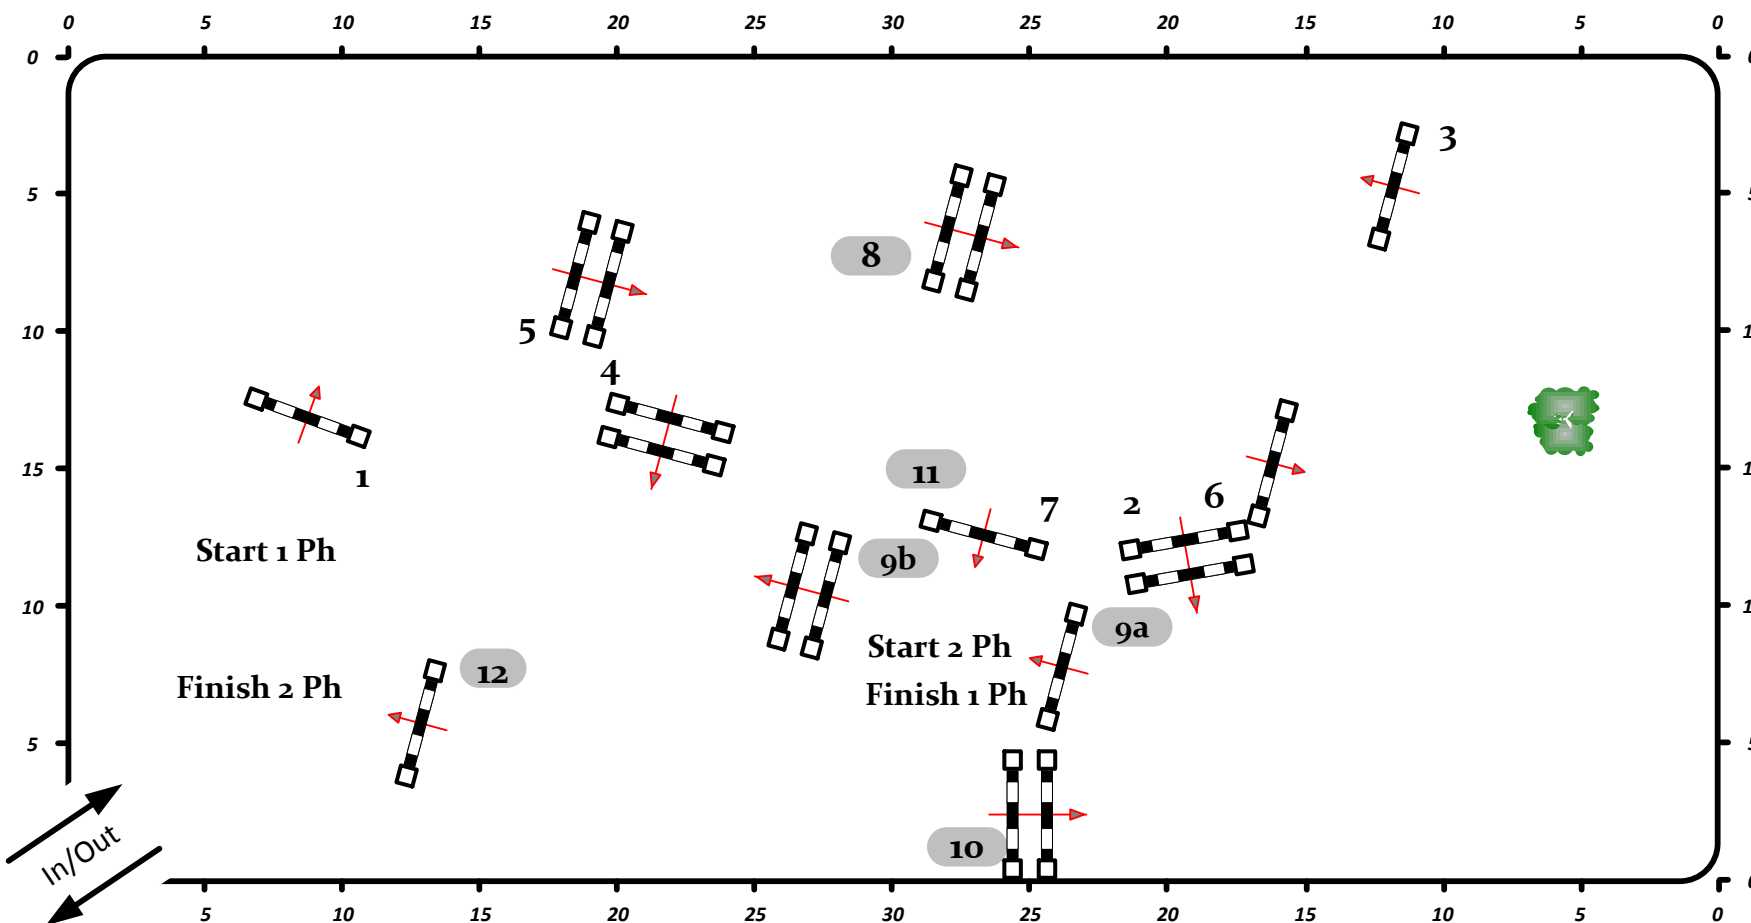

CSI 2*-W / CSI YH 1*

“ŠIAULIAI ARENA“ NATIONAL JUMPING COMPETITIONS

Class No.:

N 3

National Competition

Competition in two Phases

Table: A
 National RG:
 FEI RG / Art. 274.5.6
 Height: 0,90-1,00 m

Speed: 325 m/min

Length: 260 m
 Time allowed: 48 sec
 Time limit: 96 sec

Obstacles: 7
 Efforts: 7

2nd Phase:

8-9ab-10-11-12

Length: 260 m
 Time allowed: 48 sec
 Time limit: 96 sec

Course-designer:
 Ilya Bolshakov (RUS) & Team
 bolshakoff.ilya@gmail.com
 +7 985 966 95 92