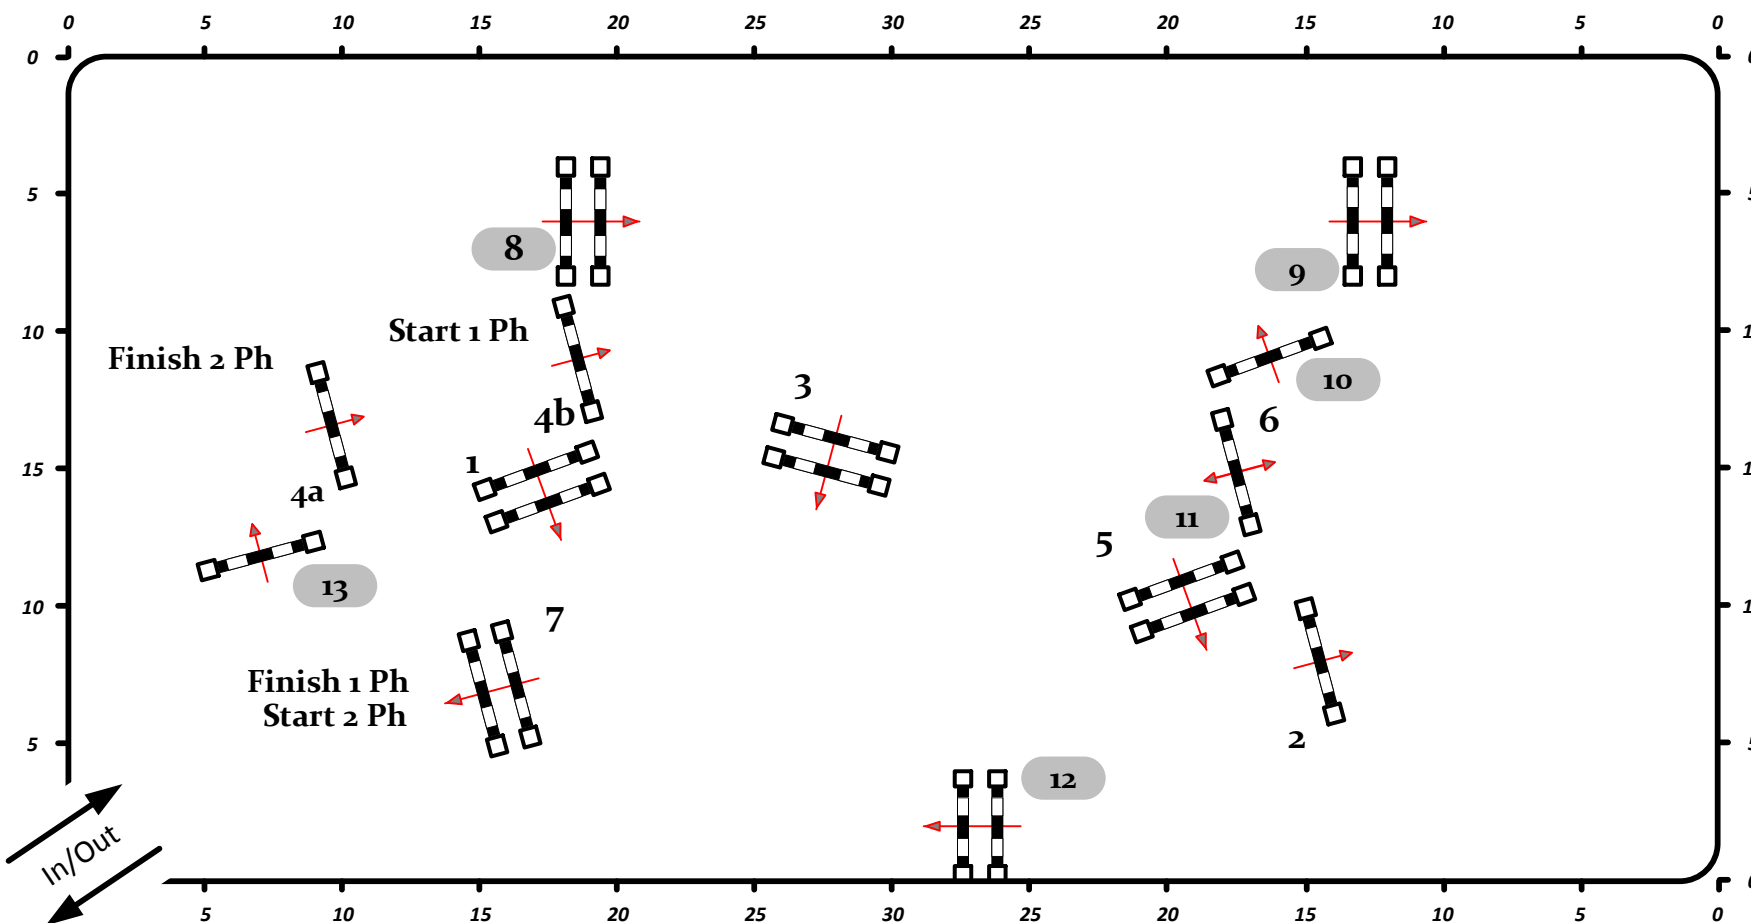

CSI 2*-W / CSI YH 1*

“ŠIAULIAI ARENA“ NATIONAL JUMPING COMPETITIONS

Class No.:

N 2

National Competition

Competition in two Phases

Table: A
 National RG:
 FEI RG / Art. 274.5.6
 Height: 1,15 m

Speed: 325 m/min

Length: 250 m
 Time allowed: 47 sec
 Time limit: 94 sec

Obstacles: 7
 Efforts: 8

2nd Phase:

8-9-10-11-12-13

Length: 220 m
 Time allowed: 41 sec
 Time limit: 82 sec

Course-designer:
 Ilya Bolshakov (RUS) & Team
 bolshakoff.ilya@gmail.com
 +7 985 966 95 92