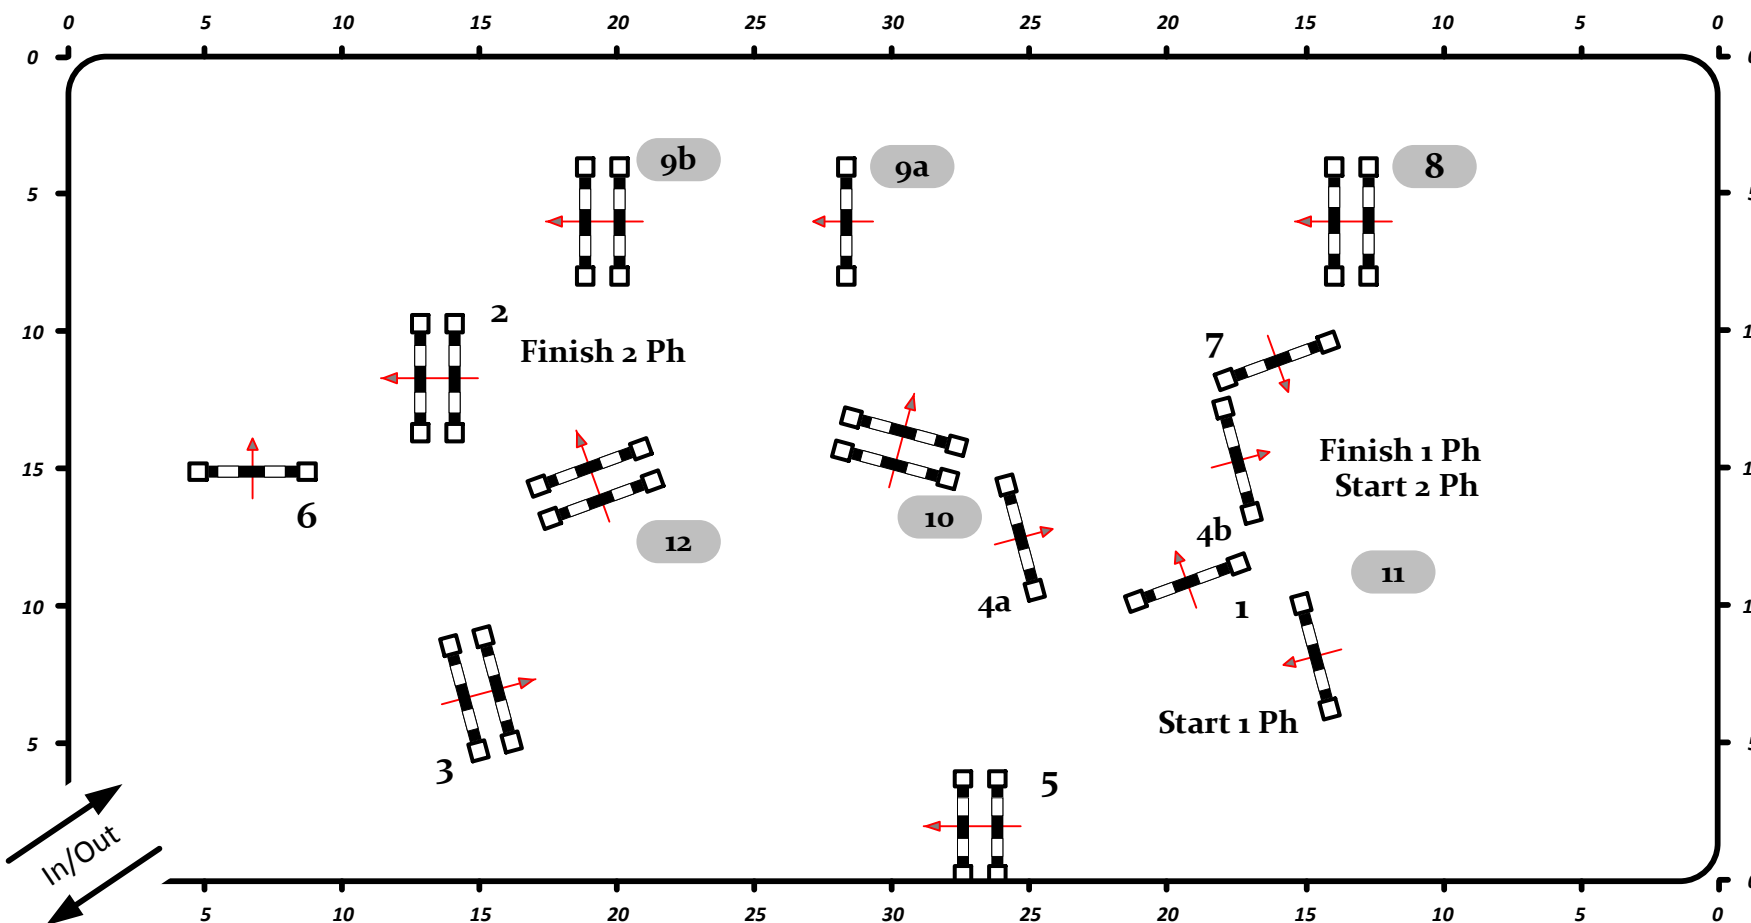

CSI 2*-W / CSI YH 1*

“ŠIAULIAI ARENA“ NATIONAL JUMPING COMPETITIONS

Class No.:

1

6-7 year old horses

Competition in two Phases

Table: A
 National RG:
 FEI RG / Art. 274.5.6
 Height: 1,20-1,25 m

Speed: 325 m/min

Length: 250 m
 Time allowed: 47 sec
 Time limit: 94 sec

Obstacles: 7
 Efforts: 8

2nd Phase:

8-9ab-10-11-12

Length: 220 m
 Time allowed: 41 sec
 Time limit: 82 sec

Course-designer:
 Ilya Bolshakov (RUS) & Team
 bolshakoff.ilya@gmail.com
 +7 985 966 95 92