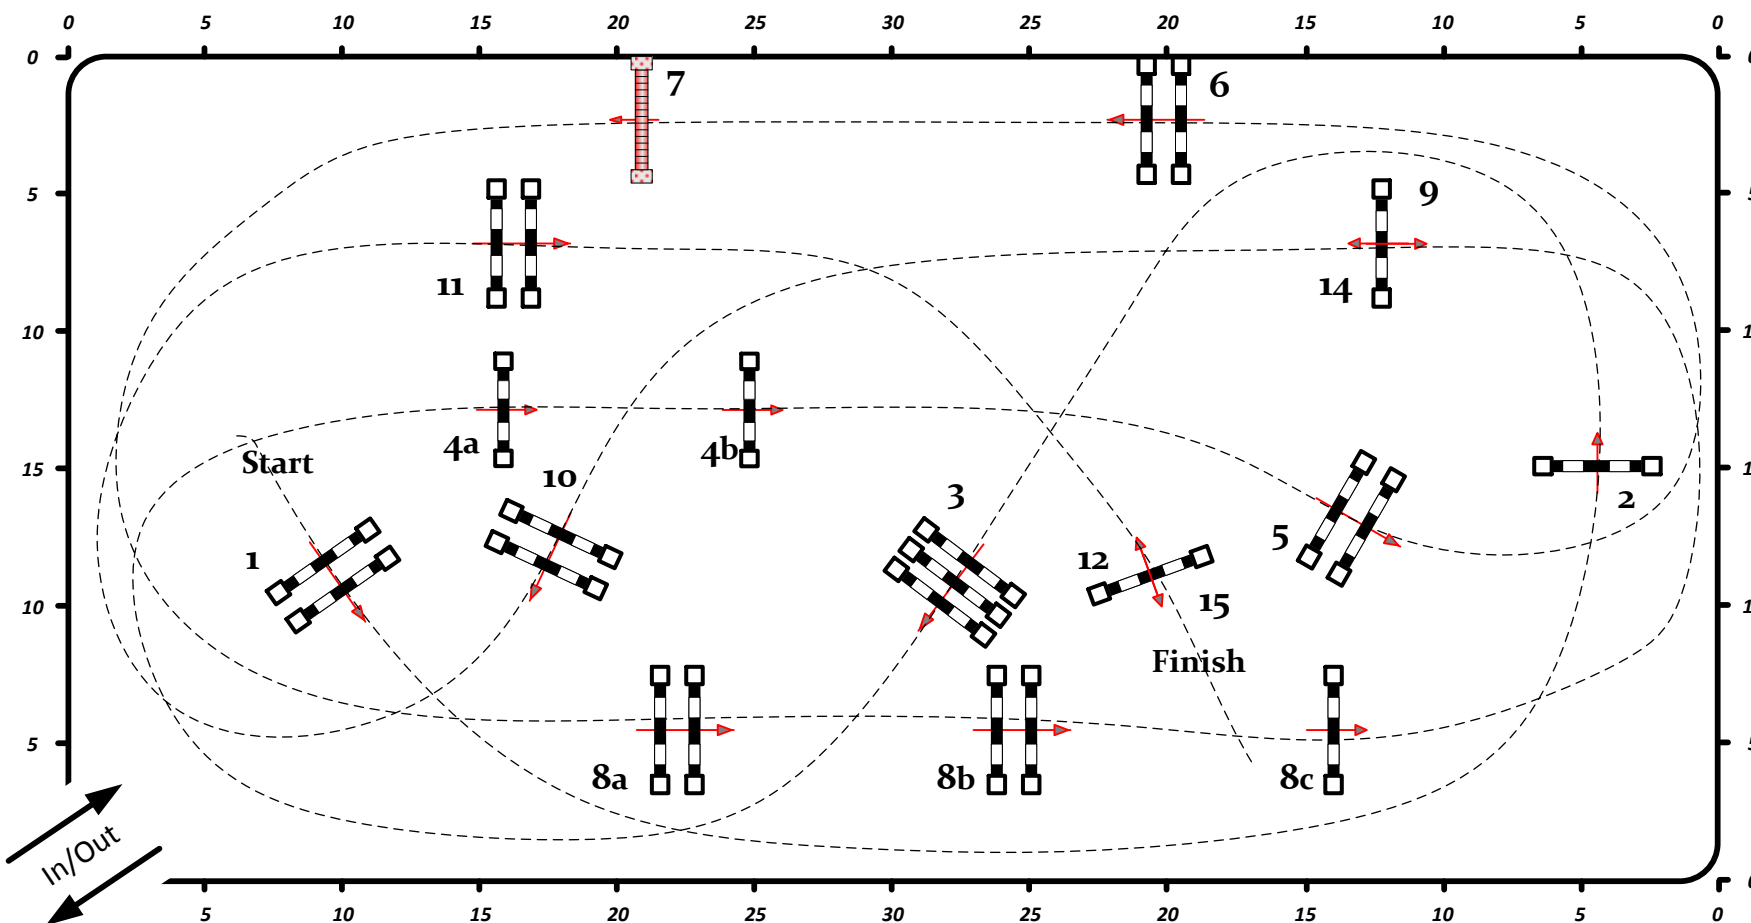

CSI 2*-W / CSI YH 1*

“ŠIAULIAI ARENA“ NATIONAL JUMPING COMPETITIONS

Class No.:

8

Grand Prix

Competition with one jump-off

Table: A
 National RG:
 FEI RG / Art. 238.2.2 + 261.5.1 + Ann E
 Height: 1,40-1,60 m

Speed: 350 m/min

Length: 470 m

Time allowed: 81 sec

Time limit: 162 sec

Obstacles: 12

Efforts: 15

1st Jump-off:

2-10-11-14-15-8bc-7

Length: 300 m

Time allowed: 52 sec

Time limit: 104 sec

Course-designer:

Ilya Bolshakov (RUS) & Team

bolshakoff.ilya@gmail.com

+7 985 966 95 92