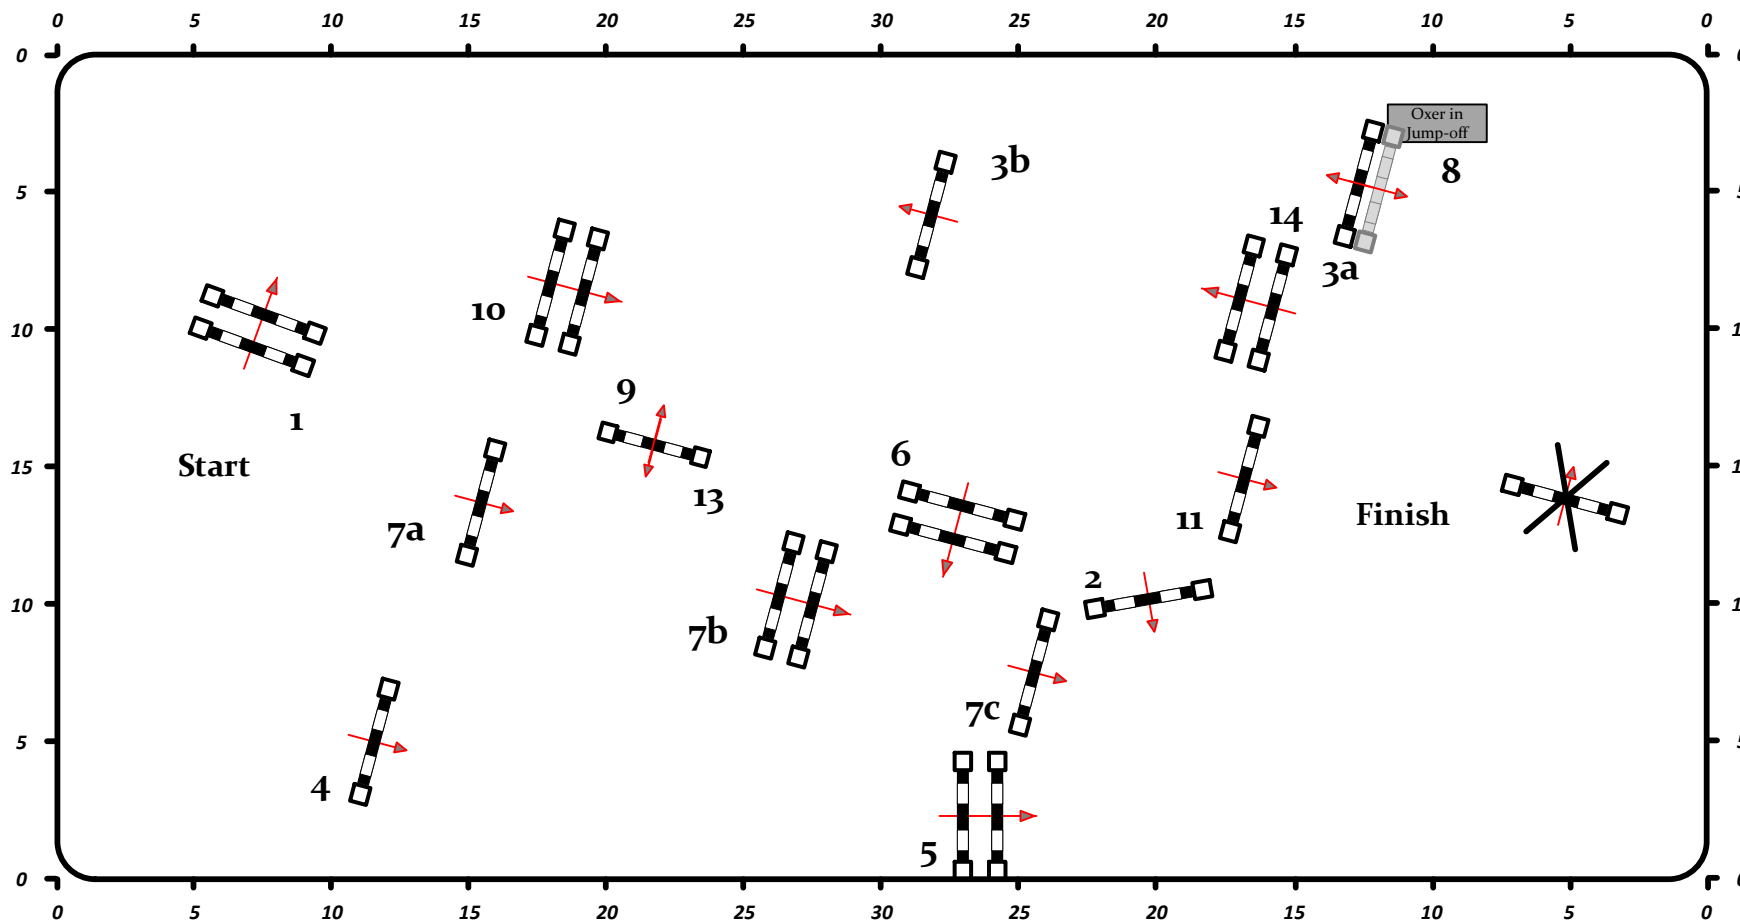

“ŠIAULIAI ARENA“ NATIONAL JUMPING COMPETITIONS

Class No.:

6

International Competition

Competition with one jump-off

Table: A
National RG:
FEI RG / Art. 238.2.2
Height: 1,40 m

Speed: 325 m/min

Length: 490 m
Time allowed: 91 sec
Time limit: 182 sec

Obstacles: 11
Efforts: 14

1st Jump-off:

4-5-6-7bc-3b-13-14

Length: 300 m
Time allowed: 56 sec
Time limit: 112 sec

Course-designer:
Ilya Bolshakov (RUS) & Team
bolshakoff.ilya@gmail.com
+7 985 966 95 92