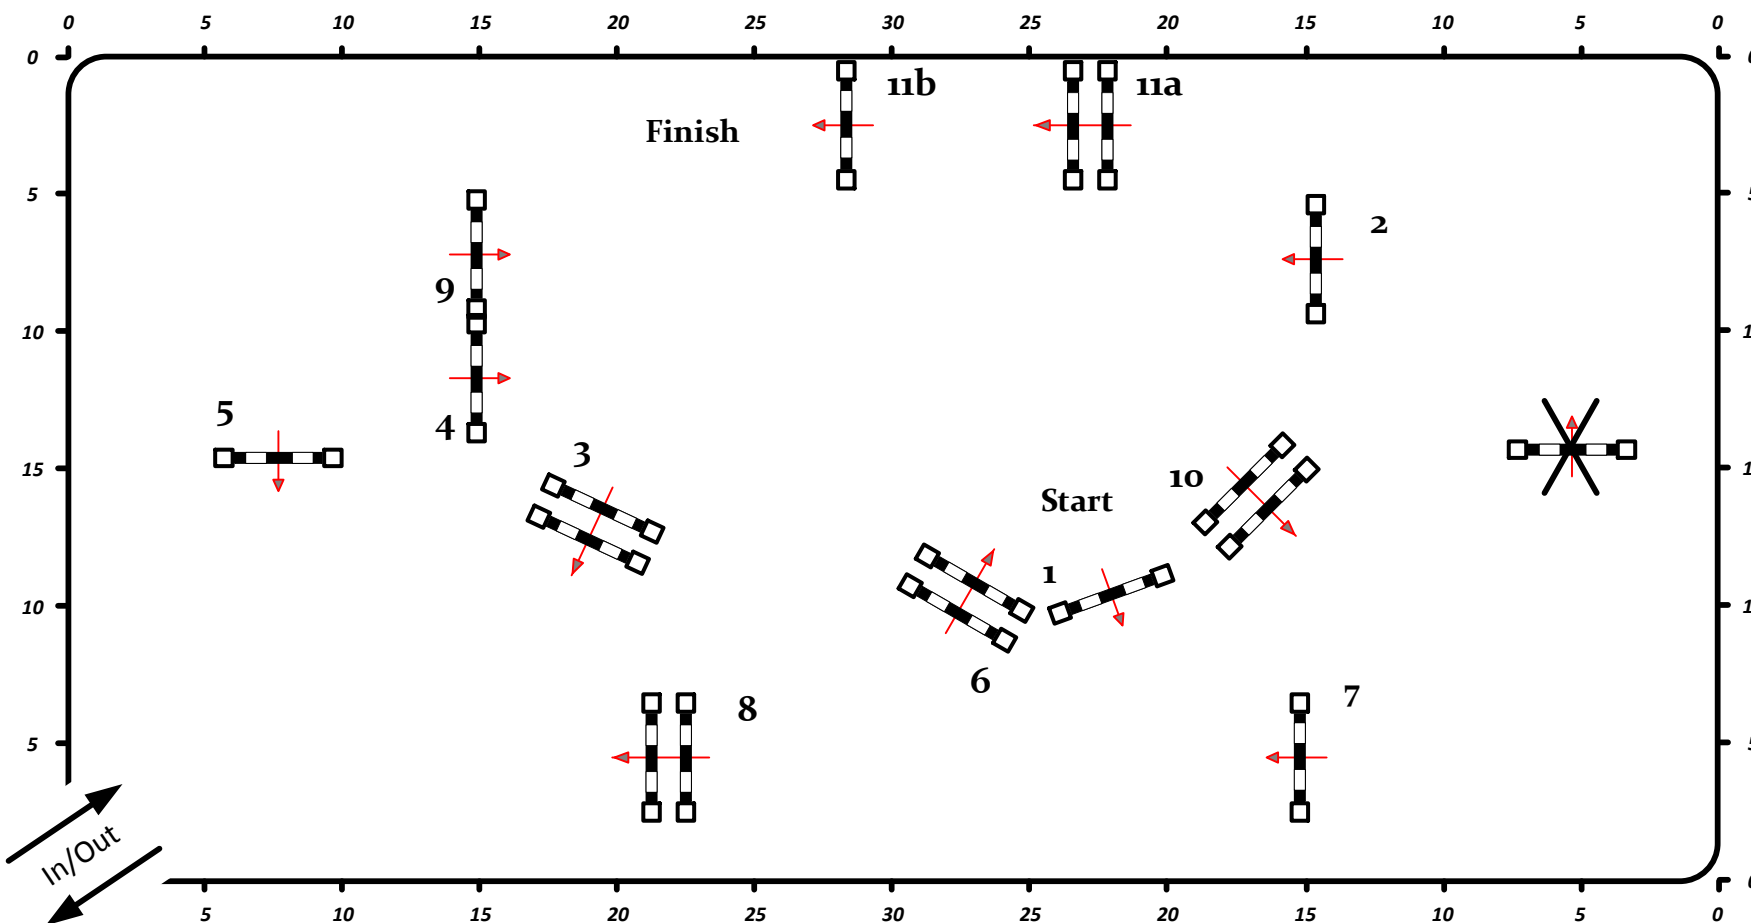

CSI 2*-W / CSI YH 1*

“ŠIAULIAI ARENA“ NATIONAL JUMPING COMPETITIONS

Class No.:

N 6

National Competition

Competition against the clock

Table: A
 National RG:
 FEI RG / Art. 238.2.1
 Height: 1,15 m

Speed: 325 m/min

Length: 430 m
 Time allowed: 80 sec
 Time limit: 160 sec

Obstacles: 11
 Efforts: 12

Course-designer:
 Ilya Bolshakov (RUS) & Team
 bolshakoff.ilya@gmail.com
 +7 985 966 95 92