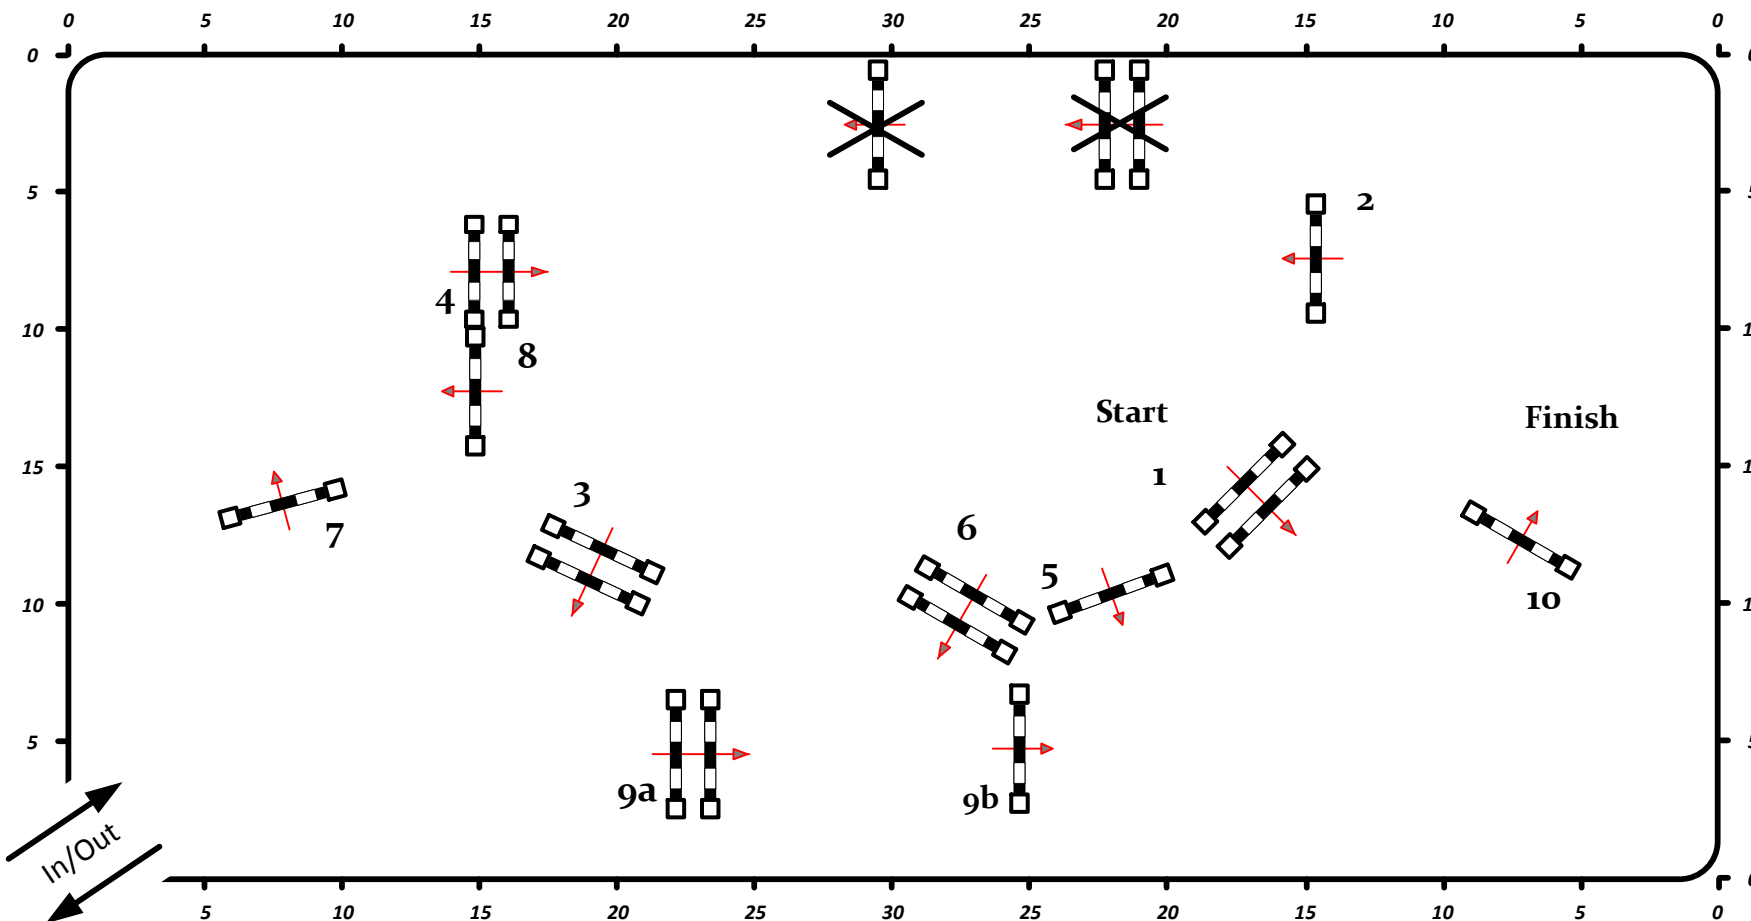

CSI 2*-W / CSI YH 1*

“ŠIAULIAI ARENA“ NATIONAL JUMPING COMPETITIONS

Class No.:

N 5

National Competition

Competition against the clock

Table: A
 National RG:
 FEI RG / Art. 238.2.1
 Height: 0,90-1,00 m

Speed: 325 m/min

Length: 390 m
 Time allowed: 72 sec
 Time limit: 144 sec

Obstacles: 10
 Efforts: 11

Course-designer:
 Ilya Bolshakov (RUS) & Team
 bolshakoff.ilya@gmail.com
 +7 985 966 95 92