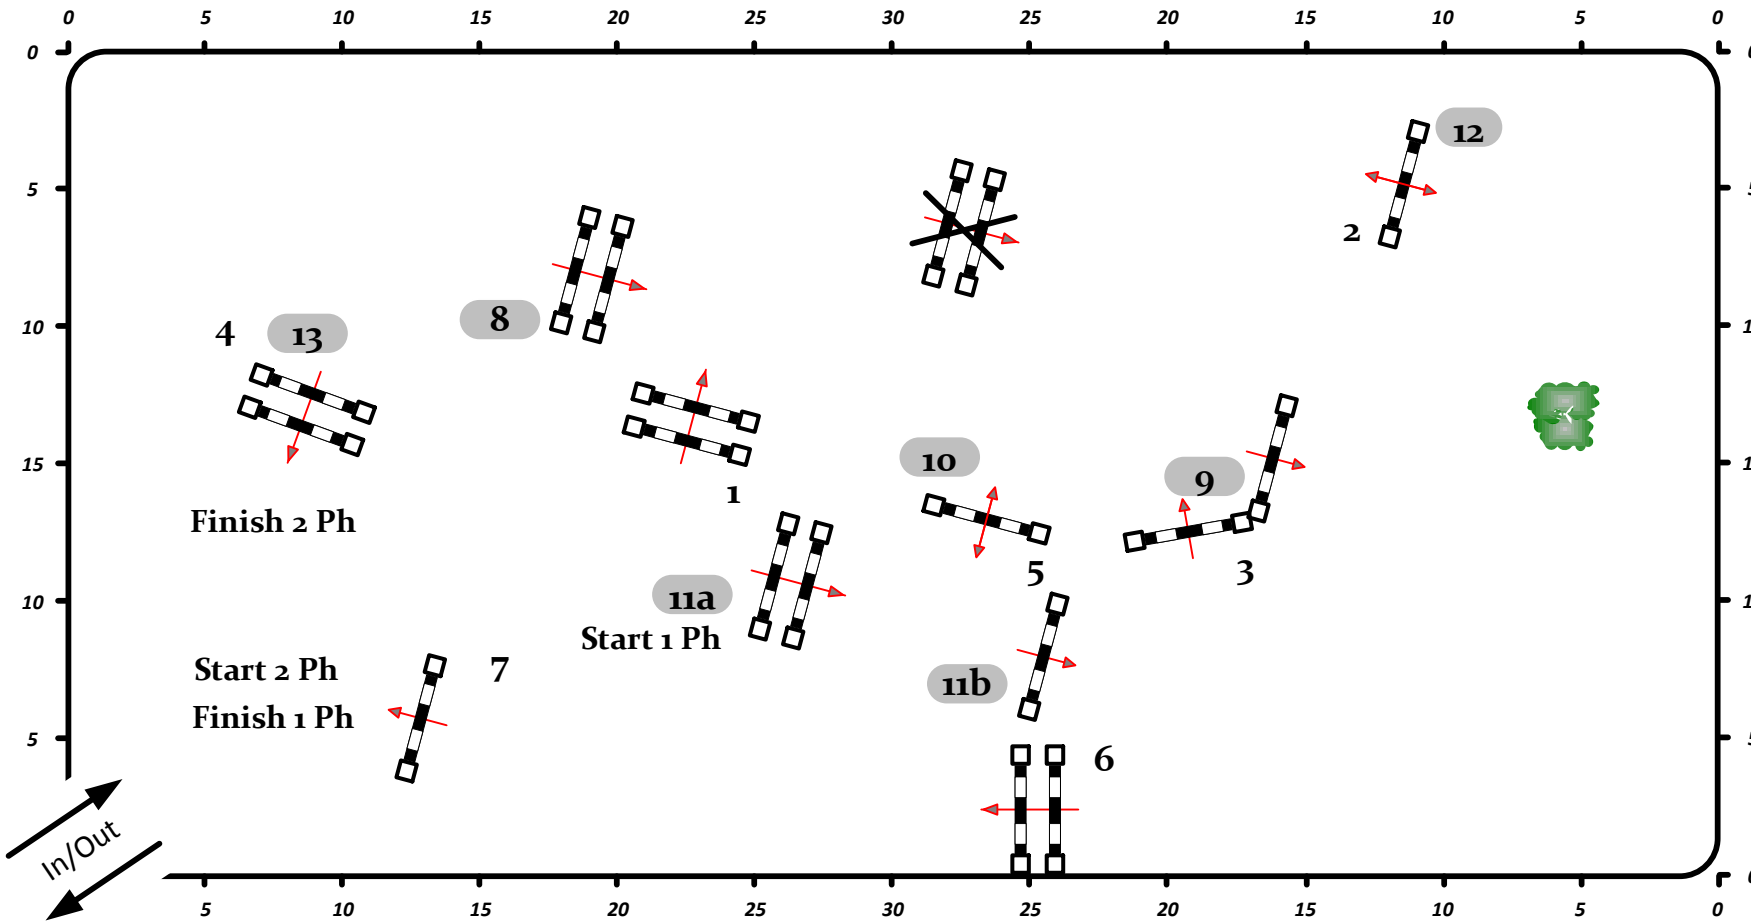

CSI 2*-W / CSI YH 1*

“ŠIAULIAI ARENA“ NATIONAL JUMPING COMPETITIONS

Class No.:

N 4

National Competition

Competition in two Phases

Table: A
 National RG:
 FEI RG / Art. 274.5.6
 Height: 1,15 m

Speed: 325 m/min

Length: 280 m
 Time allowed: 52 sec
 Time limit: 104 sec

Obstacles: 7
 Efforts: 7

2nd Phase:
8-9-10-11ab-12-13

Length: 250 m
 Time allowed: 47 sec
 Time limit: 94 sec

Course-designer:
 Ilya Bolshakov (RUS) & Team
 bolshakoff.ilya@gmail.com
 +7 985 966 95 92