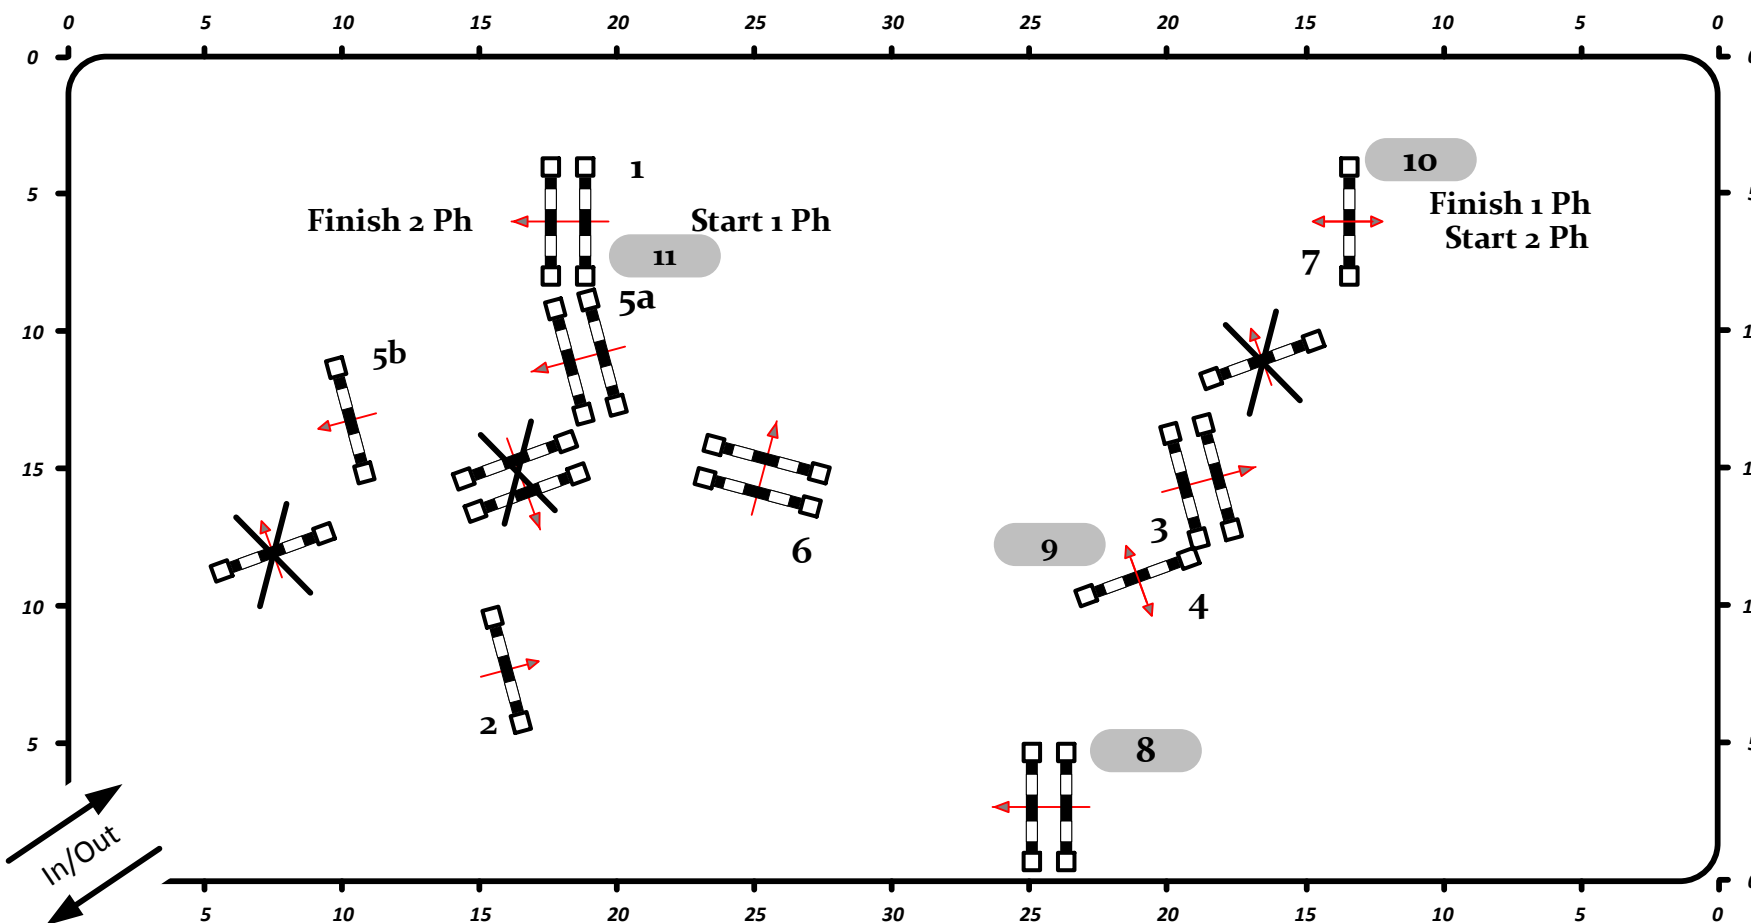

# CSI 2\*-W / CSI YH 1\*

## “ŠIAULIAI ARENA“ NATIONAL JUMPING COMPETITIONS

Class No.:

**N 1**

National Competition

Competition in two Phases

Table: A  
 National RG:  
 FEI RG / Art. 274.5.6  
 Height: 0,90-1,00 m

Speed: 325 m/min

Length: 230 m  
 Time allowed: 43 sec  
 Time limit: 86 sec

Obstacles: 7  
 Efforts: 8

2nd Phase:

**8-9-10-11**

Length: 170 m  
 Time allowed: 32 sec  
 Time limit: 64 sec

Course-designer:  
 Ilya Bolshakov (RUS) & Team  
 bolshakoff.ilya@gmail.com  
 +7 985 966 95 92