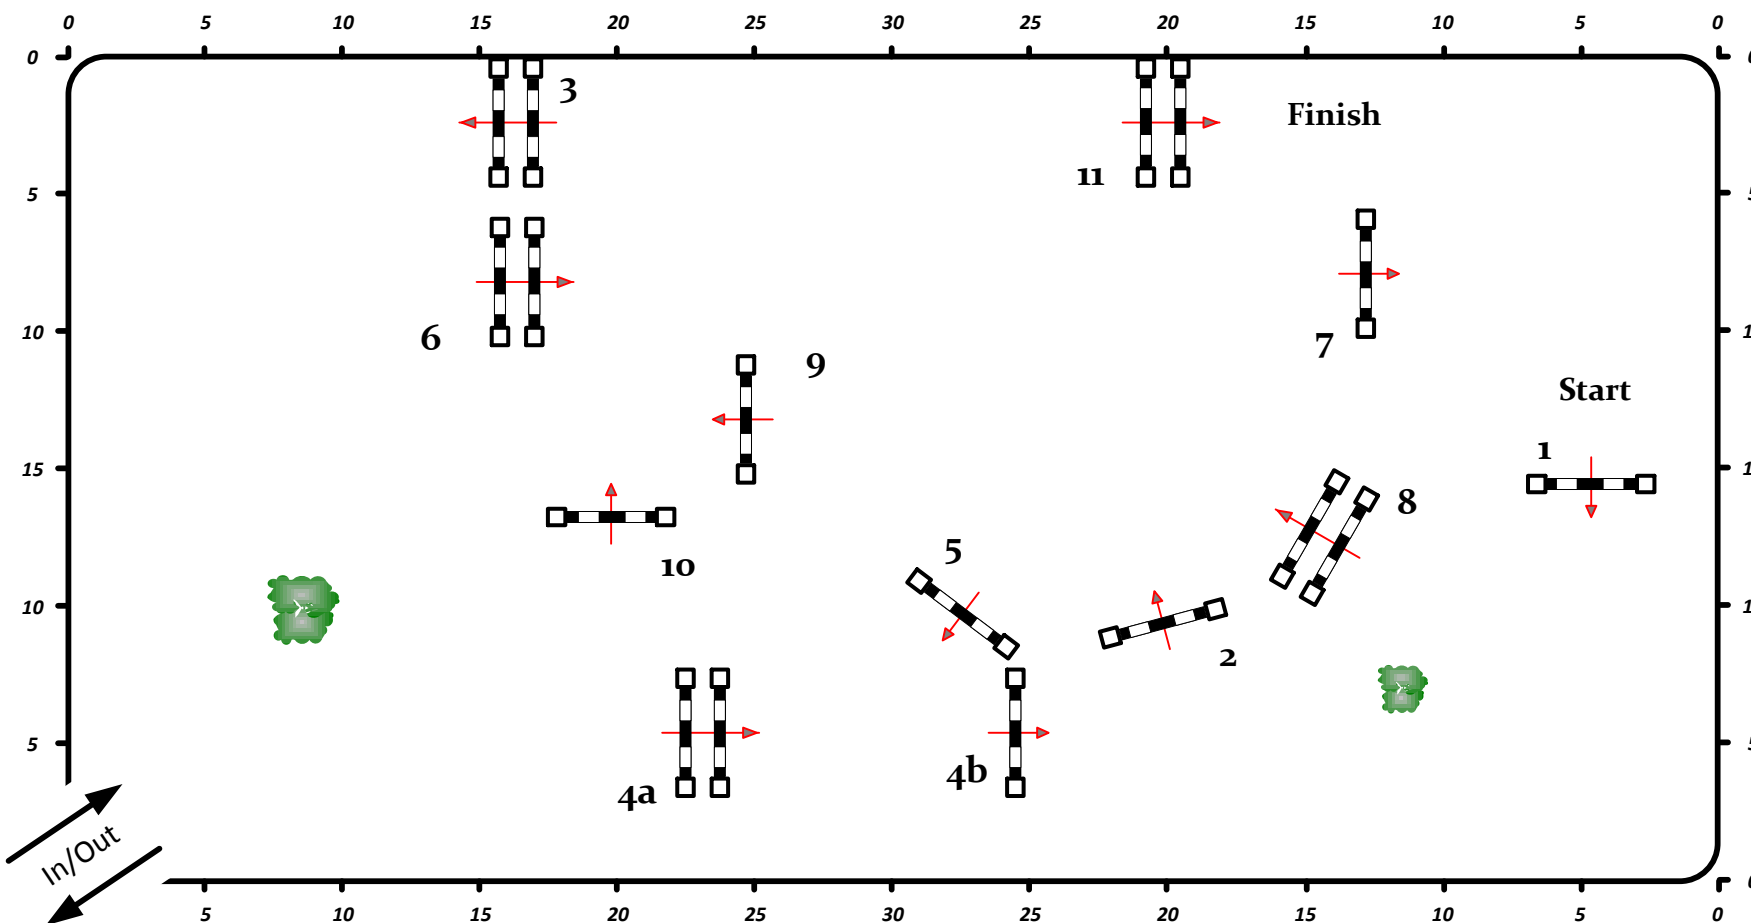

CSI 2*-W / CSI YH 1*

“ŠIAULIAI ARENA“ NATIONAL JUMPING COMPETITIONS

Class No.:

9

Speed & Music

Speed and Handiness

Table: C
 National RG:
 FEI RG / Art. 239
 Height: 1,30-1,35 m

Speed: 325 m/min

Time limit: 120 sec

Obstacles: 11
 Efforts: 12

Course-designer:
 Ilya Bolshakov (RUS) & Team
 bolshakoff.ilya@gmail.com
 +7 985 966 95 92