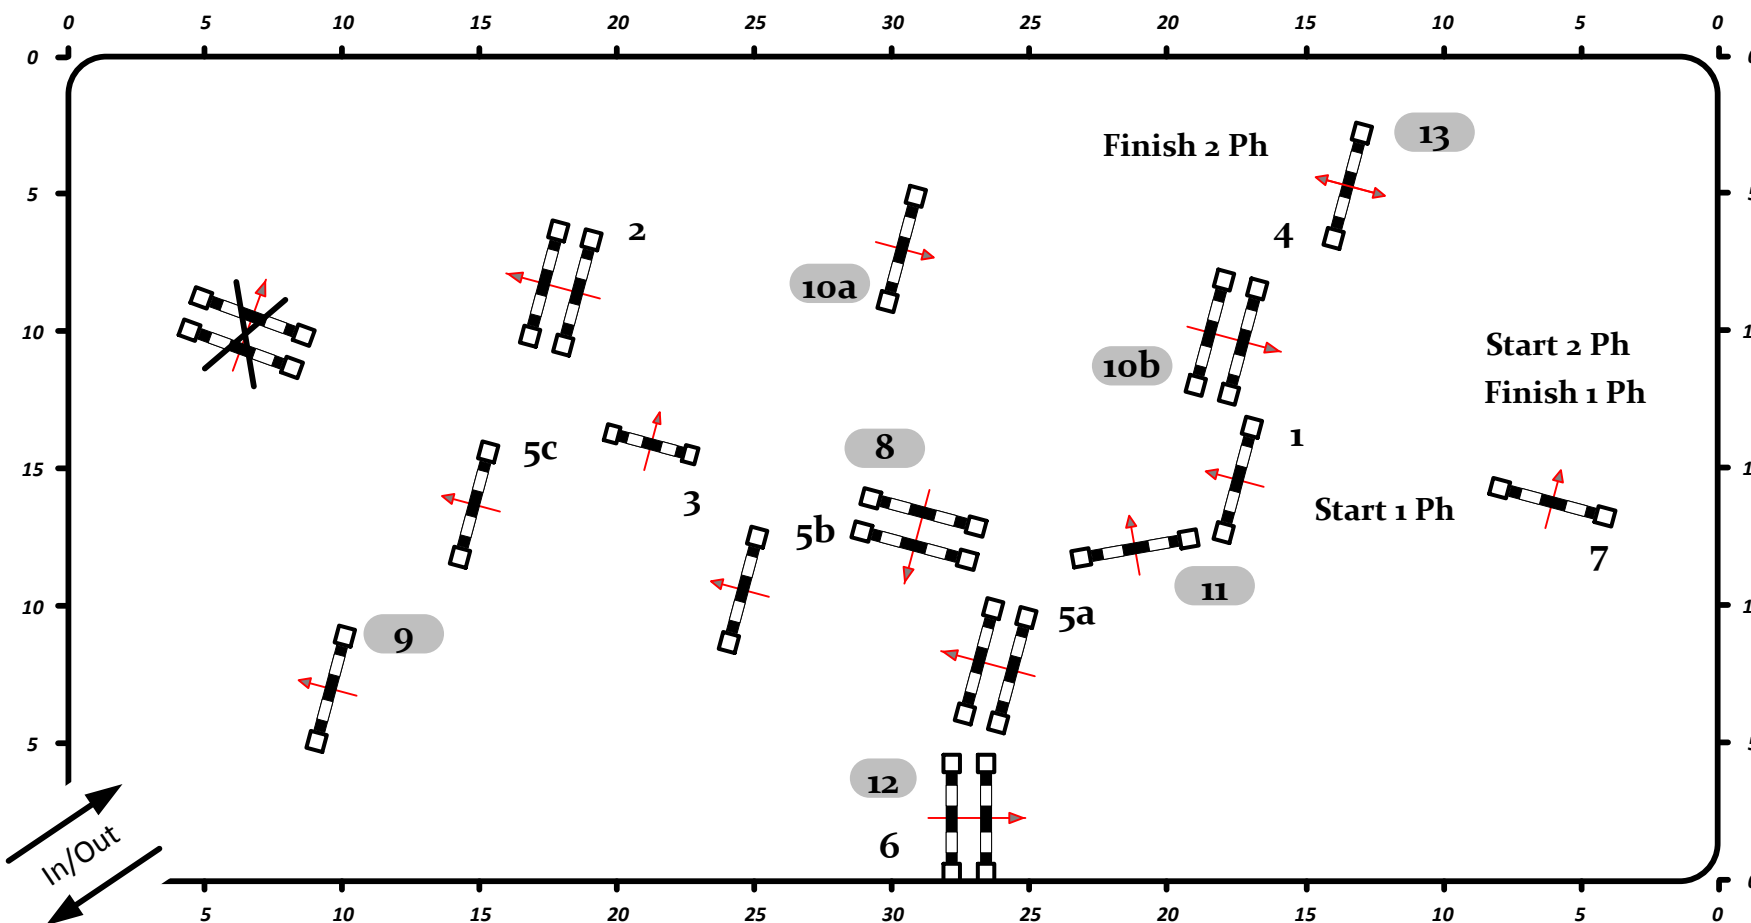

CSI 2*-W / CSI YH 1*

“ŠIAULIAI ARENA“ NATIONAL JUMPING COMPETITIONS

Class No.:

5

International Competition

Competition in two Phases

Table: A
 National RG:
 FEI RG / Art. 274.5.6
 Height: 1,30-1,35 m

Speed: 325 m/min

Length: 270 m
 Time allowed: 50 sec
 Time limit: 100 sec

Obstacles: 7
 Efforts: 9

2nd Phase:
8-9-10ab-11-12-13

Length: 280 m
 Time allowed: 52 sec
 Time limit: 104 sec

Course-designer:
 Ilya Bolshakov (RUS) & Team
 bolshakoff.ilya@gmail.com
 +7 985 966 95 92