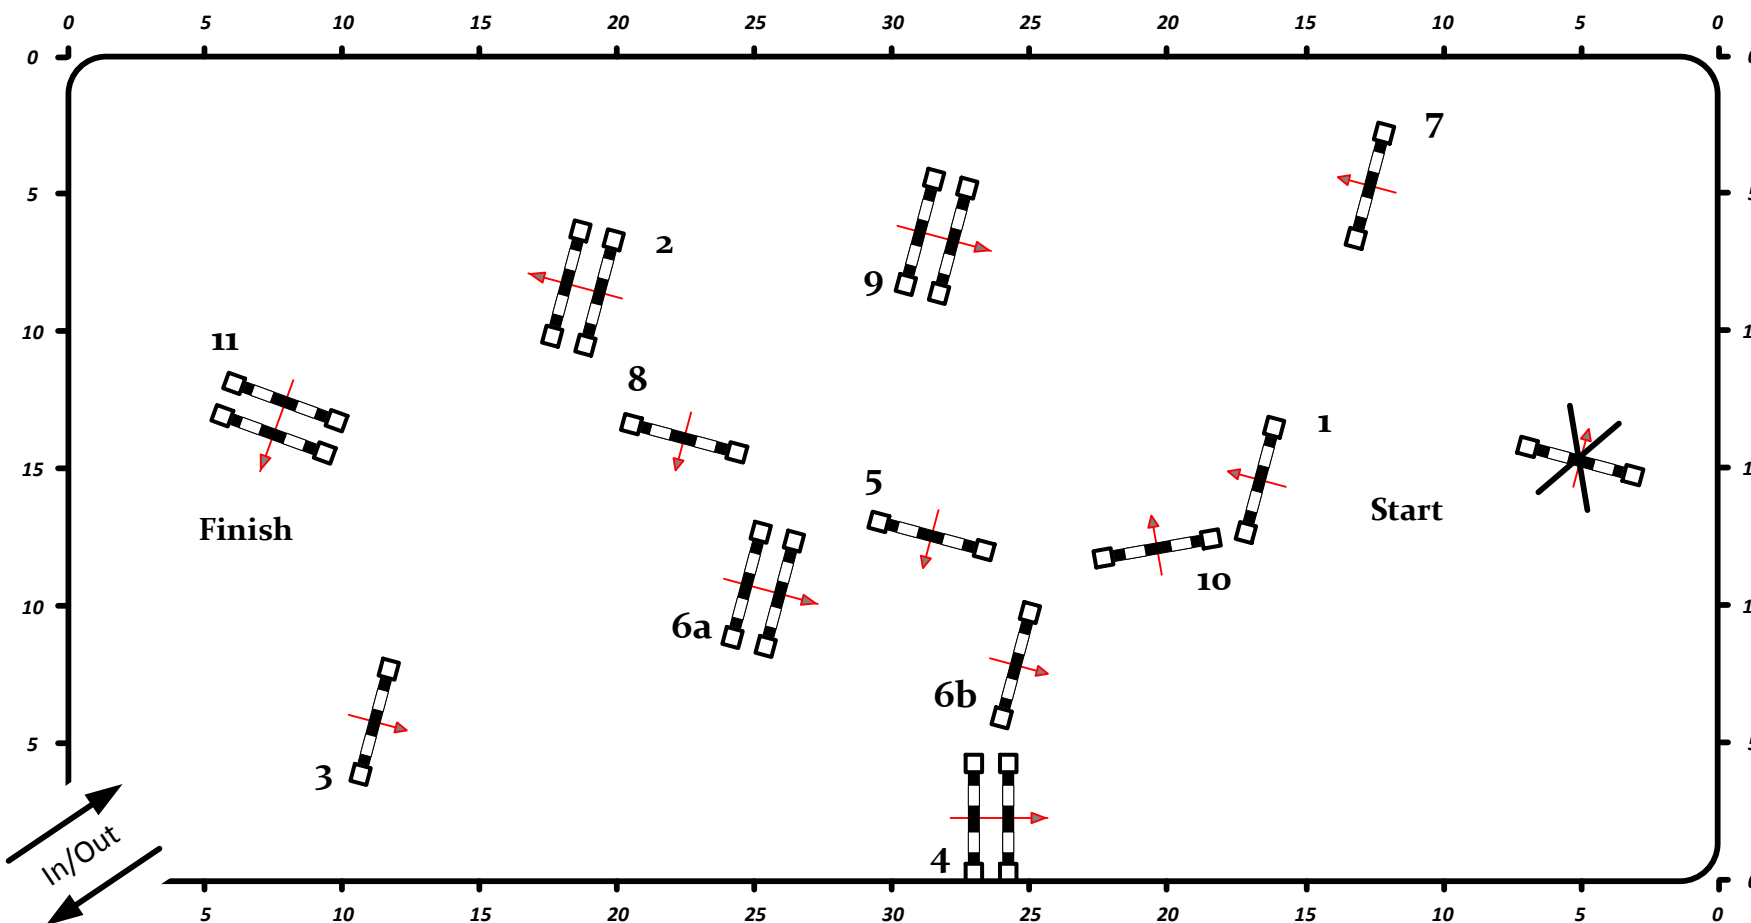

CSI 2*-W / CSI YH 1*

“ŠIAULIAI ARENA“ NATIONAL JUMPING COMPETITIONS

Class No.:

4

6-7 year old horses

Competition against the clock

Table: A
 National RG:
 FEI RG / Art. 238.2.1
 Height: 1,20-1,25 m

Speed: 325 m/min

Length: 480 m
 Time allowed: 89 sec
 Time limit: 178 sec

Obstacles: 11
 Efforts: 12

Course-designer:
 Ilya Bolshakov (RUS) & Team
 bolshakoff.ilya@gmail.com
 +7 985 966 95 92