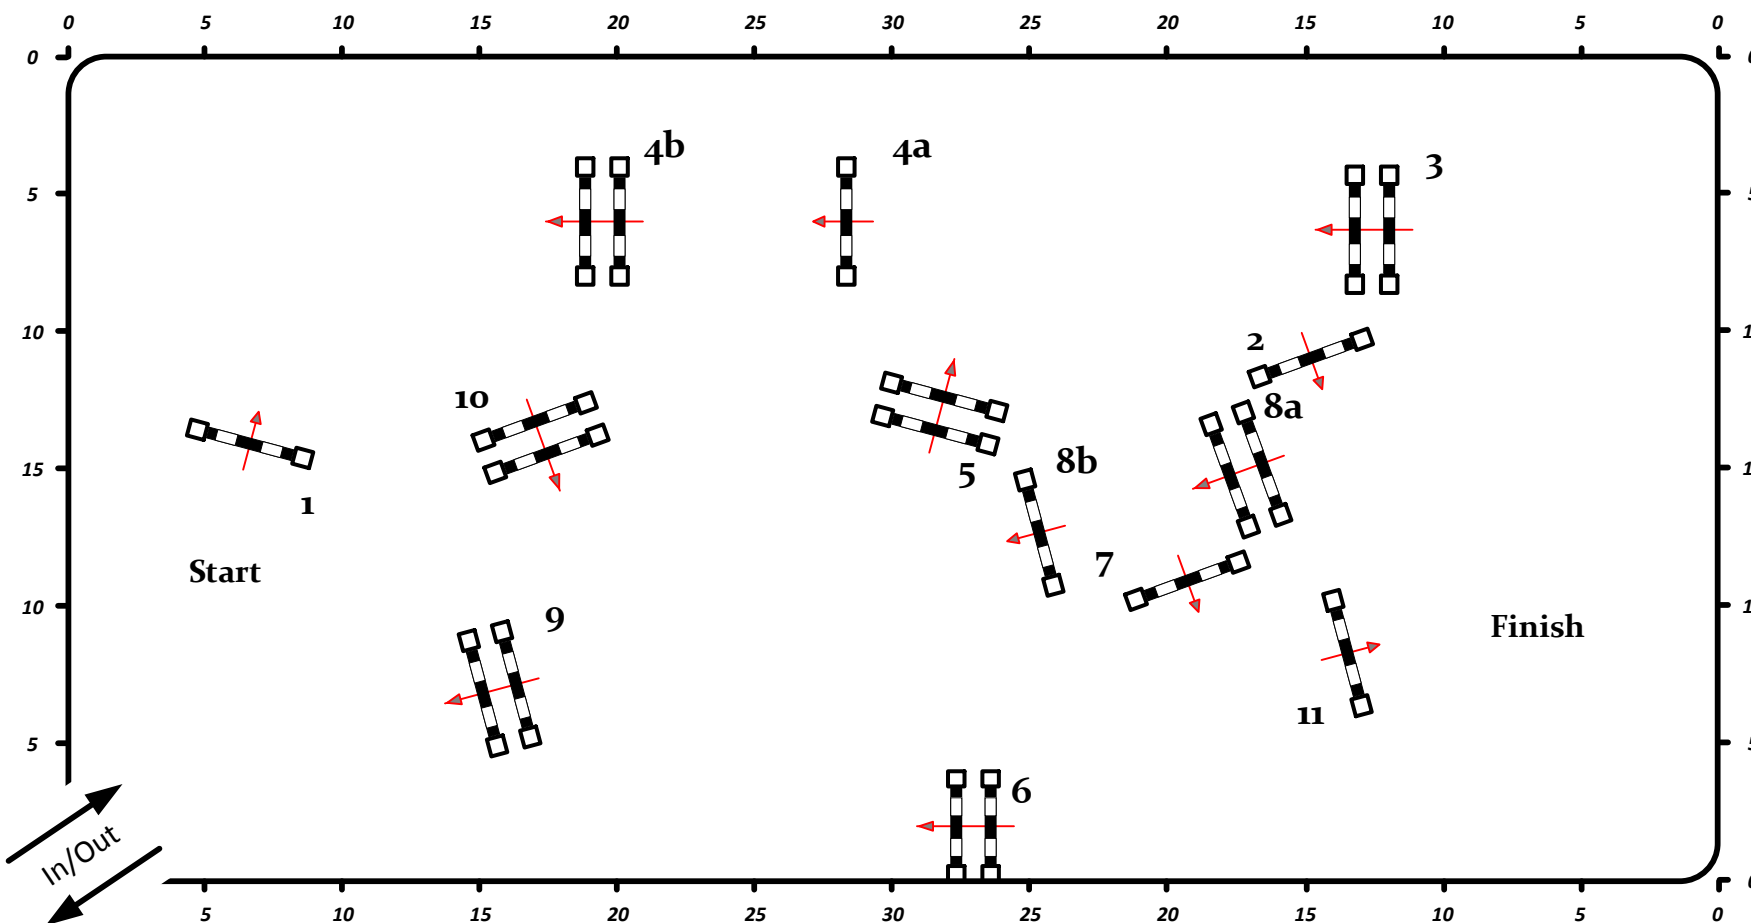

CSI 2*-W / CSI YH 1*

“ŠIAULIAI ARENA“ NATIONAL JUMPING COMPETITIONS

Class No.:

3

International Competition

Competition against the clock

Table: A
 National RG:
 FEI RG / Art. 238.2.1
 Height: 1,40 m

Speed: 325 m/min

Length: 440 m
 Time allowed: 82 sec
 Time limit: 164 sec

Obstacles: 11
 Efforts: 13

Course-designer:
 Ilya Bolshakov (RUS) & Team
 bolshakoff.ilya@gmail.com
 +7 985 966 95 92