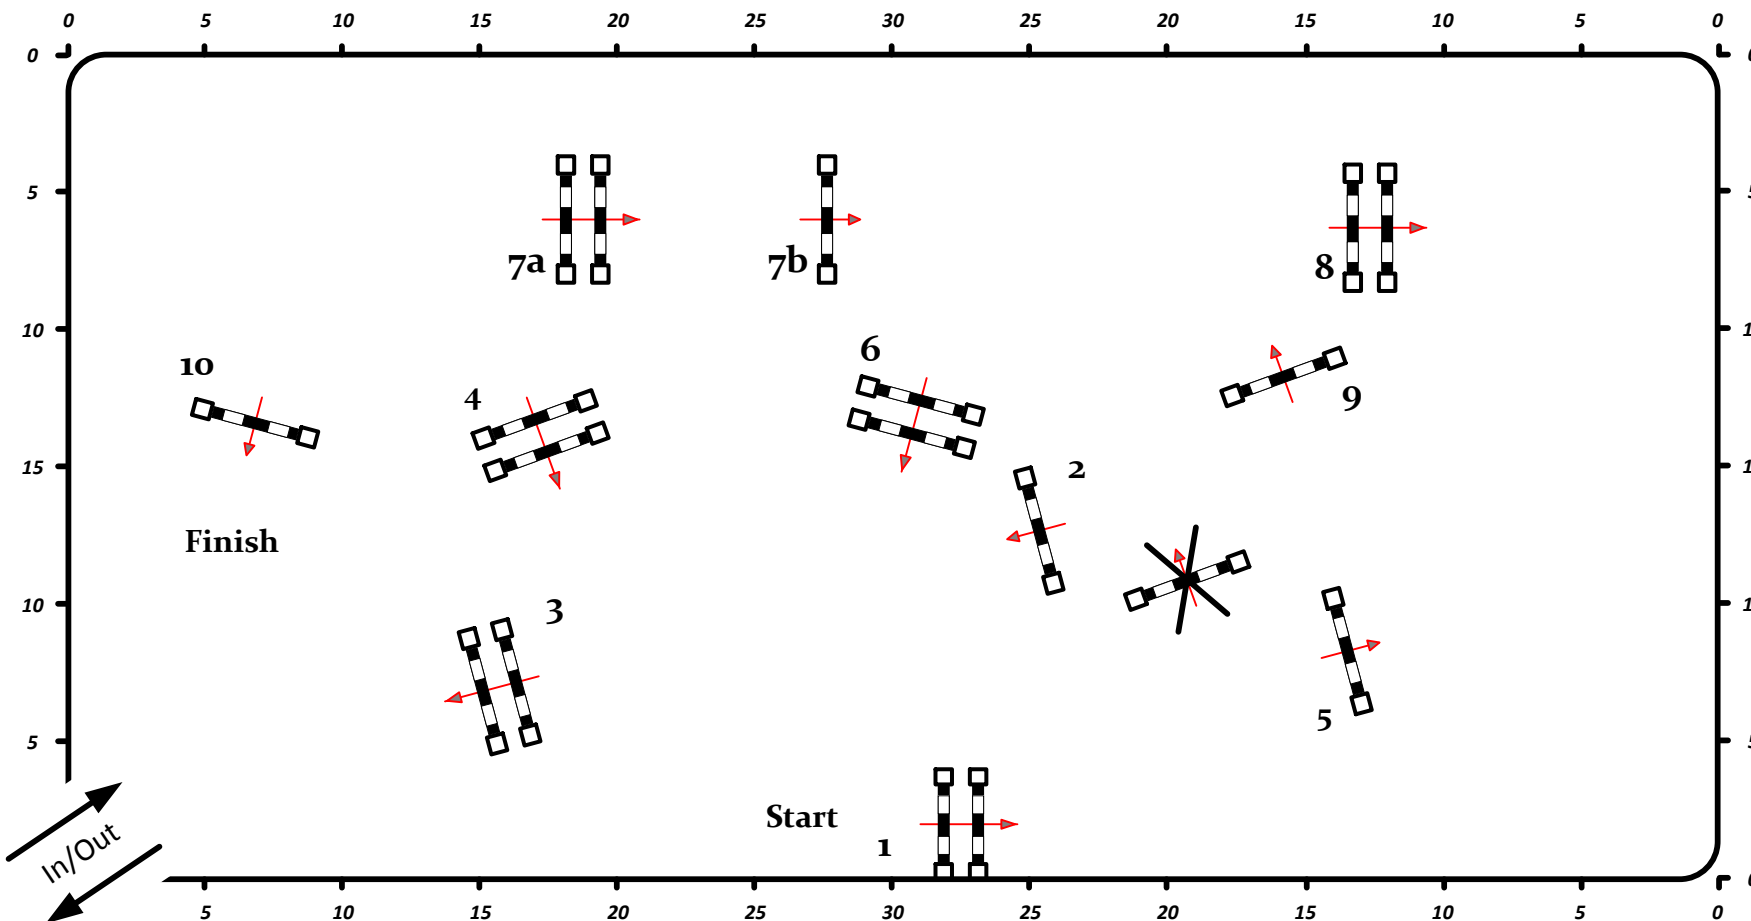

CSI 2*-W / CSI YH 1*

“ŠIAULIAI ARENA“ NATIONAL JUMPING COMPETITIONS

Class No.:

2

International Competition

Competition against the clock

Table: A
 National RG:
 FEI RG / Art. 238.2.1
 Height: 1,30 m

Speed: 325 m/min

Length: 380 m
 Time allowed: 71 sec
 Time limit: 142 sec

Obstacles: 10
 Efforts: 11

Course-designer:
 Ilya Bolshakov (RUS) & Team
 bolshakoff.ilya@gmail.com
 +7 985 966 95 92